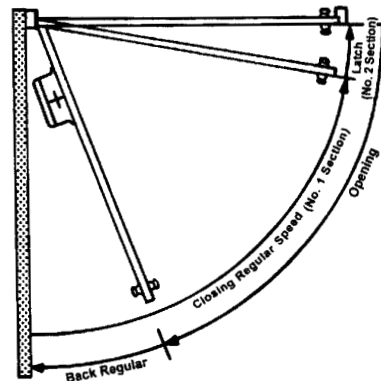

Commercial Door Closers

- Universal application, non-handed for standard, top jamb or parallel installation
- Adjustable closing & latching speed by two separate regulating valves
- Rack & pinion mechanism contained in high tensile precision housing
- Surface mount installation

CLOSER SIZE	# 1	# 2	# 3	# 4	# 5
DOOR WEIGHT	33-66 lb.	55-99 lb.	88-143 lb.	121-187 lb.	133-199 lb.

Grade 1 9000 Series

- Meets ANSI 156.4 Grade 1 standards
- Heavy duty & barrier free
- Rated for handicap entrance
- Adjustable spring power; standard adjustable-backcheck function
- Adjustable delayed action (DA) preset at the factory for approximately 20 seconds, between 70° & 120°
- Reduced spring power for handicapped or elderly

CODE	SIZE	HOLE CENTERS	FINISH	PACKAGE	PACK
16142	#1 - #4	9-1/16" x 3/4"	Aluminum	Box	1/6
16144	#1 - #4	9-1/16" x 3/4"	Bronze	Box	1/6

Recommended operating temperature is between -15° to +40° degrees Celsius, 5° to 104° degrees Fahrenheit; Can be used -20° to +50° degrees Celsius, -4° to 122° Fahrenheit but latching & closing speed should be readjusted

*Sized 1 thru 4
Factory Preset at 3*

CROSS REFERENCE CHART								
ULTRA	S.PARKER*	CAL ROYAL*	TELL*	LCN*	NORTON*	GLOBAL*	DOR.O. MATIC*	YALE*
9000 Series	900	300	600	430	1601	TC201	SC61	51BF

Conforms to
ADA & ANSI
Codes

UL Fire Rated 10C

Grade 1 500BC Series

- Meets Grade 2 standards
- Adjustable back check function 70° to 85° prevents striking wall
- Furnished w/ parallel arm bracket
- Triple valve
- UL listed

CODE	SIZE	HOLE CENTERS	FINISH	PACKAGE	PACK
16146	#3	8-3/16" x 3/4"	Aluminum	Box	1/10
16147	#4	9-1/16" x 3/4"	Aluminum	Box	1/10
16148	#5	9-1/16" x 3/4"	Aluminum	Box	1/10