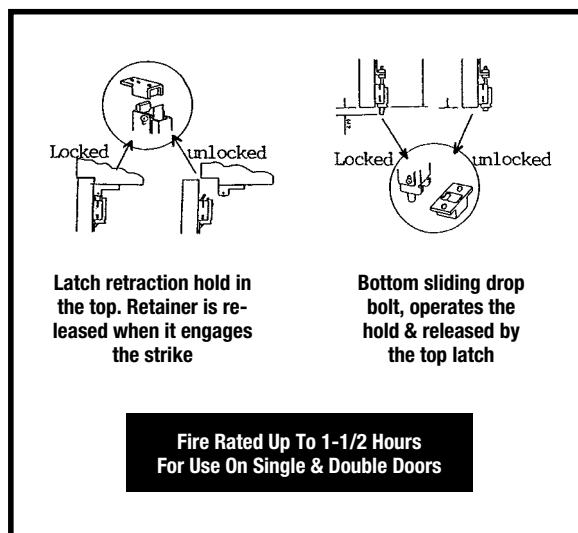

Surface Mount Vertical Rod Exit Devices

- Meets ANSI Grade 1 standards
- Fits all doors from 1-1/2" up to 2" thick
- Surface mount non-handed panic bar
- Wide head touch bar-panic bar for hollow metal or flush wood doors
- Reversible for all functions & trims
- Surface mount strike w/ extra shim
- Release mechanism activated by simple touch w/ 8 lb. of touch pressure
- Furnished w/ pullman latch top & bottom, w/ retraction hold in top latch
- Stainless steel latchbolt, top & bottom: 3/4" throw
- No dogging device
- Steel deadbolt; top: 1/2" throw
- Slant design eliminates open space gaps

Fire Rated Exit Devices

- Fire rated exit devices meet or exceed standards for "Fire Tests of Door Assemblies", UL10B (UL10B, NFPA 252, ASTM E-152)
- For use w/ swinging fire doors of the hollow metal, wood, wood composite & sheet metal
- For use on single & double swinging doors rated up to 1-1/2 hours
- Fits all doors from 36" to 42" wide & 84" high
- Outside cylinder sold separately
- Furnished w/ stainless steel sex bolts

CODE	SIZE	FINISH	PACKAGE	PACK
02062	6' 8" Door	Satin Aluminum	Box	1/4
02061	8' Door	Satin Aluminum	Box	1/4