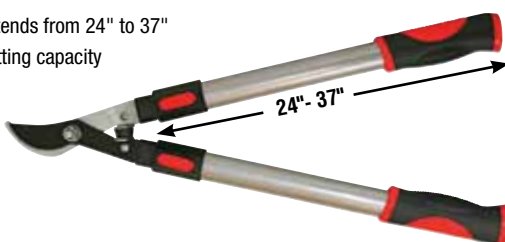

Telescopic Bypass Lopper

- Handle extends from 24" to 37"
- 1-5/8" Cutting capacity

LG2007
pk. 6

7" Folding Pruner Saw

- High carbon steel blade w/ hardened teeth
- Blade folds easily into handle for safe storage
- Rubber grip

LG2011
pk.6/24