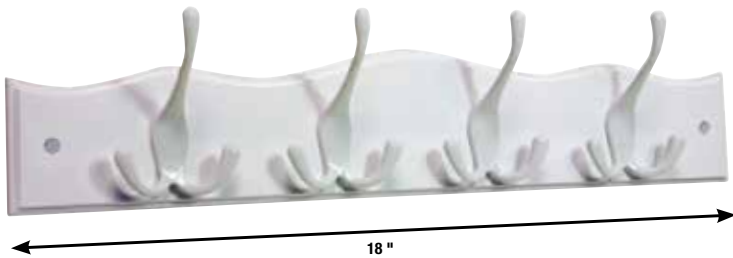

Decorative Hook & Rail

CODE	FINISH	SIZE	PACKAGE	PACK
DR604	White / Black	18"	Card	4/40

- 18" Long
- White & Black finish
- Box contains: 2 White & 2 Black per inner