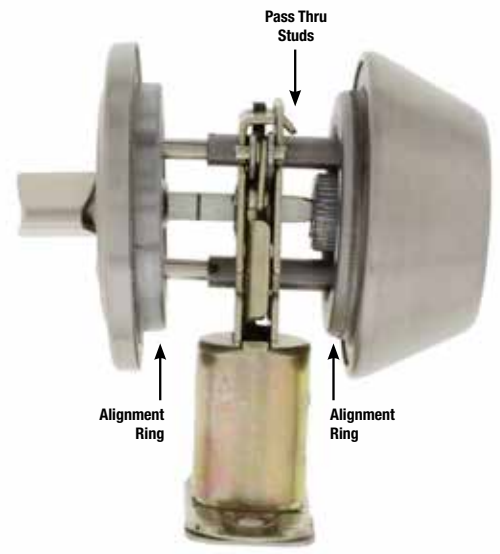

Easy Change Deadbolt

- Great for multi family units
- 25 Year limited warranty
- Grade 3
- KW1 keyway
- Removable 5 pin tumbler cylinder
- Reversible, non-handed
- Fits doors 1-3/8" to 1-3/4" thick
- Fits standard 2-1/8" installation hole
- High security 1" throw