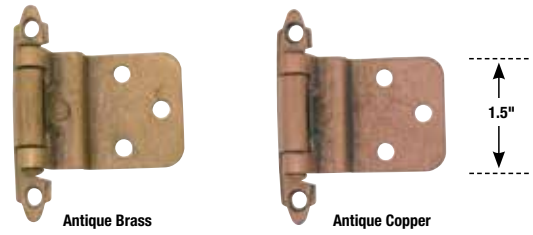

3/8" Inset Hinges – 1.5" W

CODE	FINISH	PACK
Inset Hinges		
34905R1	Antique Brass	25
34906R1	Satin Nickel	25
34908R1	Oil Rubbed Bronze	25
34911R1	Antique Copper	25
34915R1	Polished Brass	25
34918R1	White	25
34921R1	Chrome Plated	25

Polybagged in pairs w/ screws

CODE	DESCRIPTION	PACK
34949	1-1/2" US5 PRPB (2pc)	25
98006	Heavy Weight 2-1/4" Antique Brass (5pr)	5
34946	1-1/2" W REVBLV US3 PRPB (2pc)	25