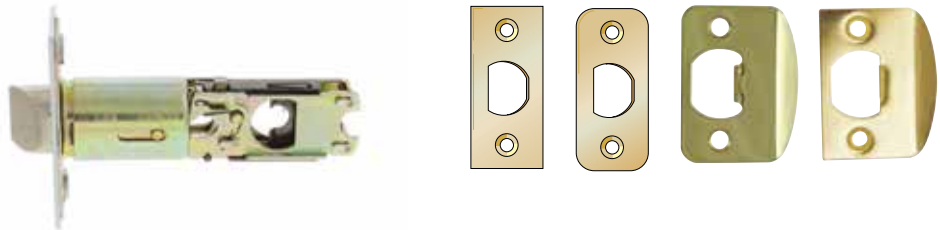

LOCKSET INFORMATION

6-Way Adjustable

6-Way adjustable latch includes drive in latch, square faceplate, radius faceplate & is adjustable to both 2-3/8" & 2-3/4" backsets. Also included are both square and radius strike plates.

4-Way Adjustable

4-Way adjustable latch includes interchangeable radius and square faceplates & is interchangeable to both 2-3/8" & 2-3/4" backsets.

2-Way Adjustable

2-Way interchangeable latched include a radius faceplate latch that is adjustable to both 2-3/8" or 2-3/4" backsets.

Latch Types

Latches come in three types:

Backset

Backset is the distance from the edge of the door to the center of the lockset mounting hole

Key Types