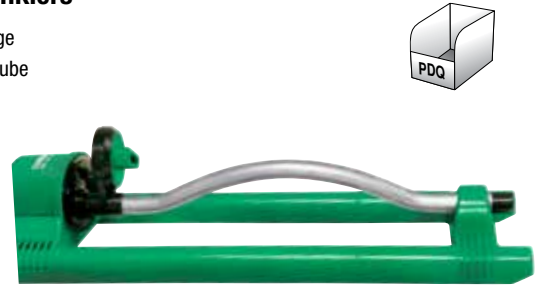

Oscillating Sprinklers

- 2600 sq. ft. Coverage
- 15 Hole aluminum tube

OS1/PDQ
pk. 6