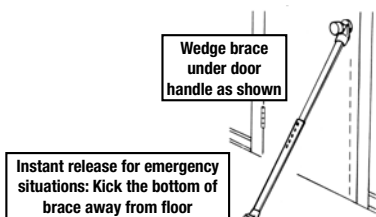

Burglar Bar - Security Door Jamb

- Hard rubber floor pad
- Telescoping adjustment
- Compact for storage

Wedge brace under door handle as shown

Instant release for emergency situations: Kick the bottom of brace away from floor

CODE	FINISH	PACKAGE	PACK
39070	Chrome/US26	Card	6/18