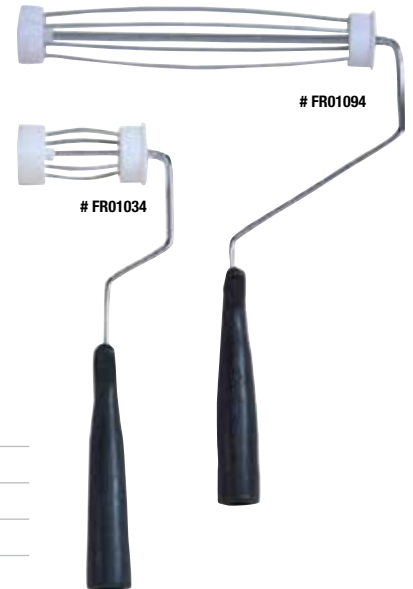

4-Wire Cage

- Threaded handle
- Plastic grip & end caps
- 1/4" Dia. main rod

ITEM	SIZE	PACK
FR01034	3"	24
FR01044	4"	24
FR01074	7"	24
FR01094	9"	24

Adjustable Frame 5-Wire Cage

- Securely locks to any length between 21" - 40"
- Lightweight & easy to handle
- Quarter turn to lock & release
- Fits all standard 9" roller covers
- 1/4" Dia. main rod