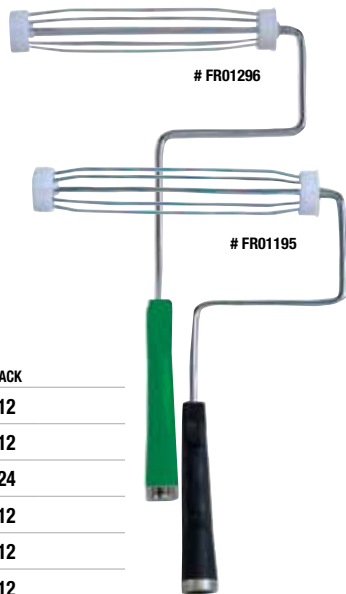

Roller Frames

9" Professional Frames 5-Wire Cage

- 5/16" Dia. main rod
- Threaded handle

ITEM	LENGTH	DESCRIPTION	PACK
FR01199	15.5"		12
FR01519	12.5"	Rubberized Comfort Handle	12
FR01299	15.5"	Wood Grip w/ Metal Ferrule	12

Deluxe Pro Frames 5-Wire Cage

- Heavy Duty Plastic Grip
- Extra heavy duty rib cage & caps
- Comfortable grip handle
- 5/16" Dia. main rod
- Metal ferrule
- Threaded handle

ITEM	SIZE	DESCRIPTION	LENGTH	PACK
FR01175	7"	PRO Cage	12.5"	12
FR01195	9"	PRO Cage	12.5"	12
FR01196	9"	PRO Orange	12.5"	24
FR01275	7"	PRO Star	15"	12
FR01295	9"	PRO Star	15.25"	12
FR01296	9"	Long Reach	17"	12

Micro Frames

ITEM	SIZE	LENGTH	PACK
FR01711	4"	11" Long	12
FR01716	4"	16" Long	12
FR01718	6"	15" Long	12
FR01723	6"	23" Long	12

5-Wire Cage

- Metal ferrule
- Threaded handle
- 1/4" Dia. main rod

ITEM	SIZE	PACK
FR01507	7"	24
FR01509	9"	24

4-Wire Cage

- Threaded handle
- Plastic grip & end caps
- 1/4" Dia. main rod

ITEM	SIZE	PACK
FR01034	3"	24
FR01044	4"	24
FR01074	7"	24
FR01094	9"	24

Adjustable Frame 5-Wire Cage

- Securely locks to any length between 21" - 40"
- Lightweight & easy to handle
- Quarter turn to lock & release
- Fits all standard 9" roller covers
- 1/4" Dia. main rod

FR02140
pk. 6