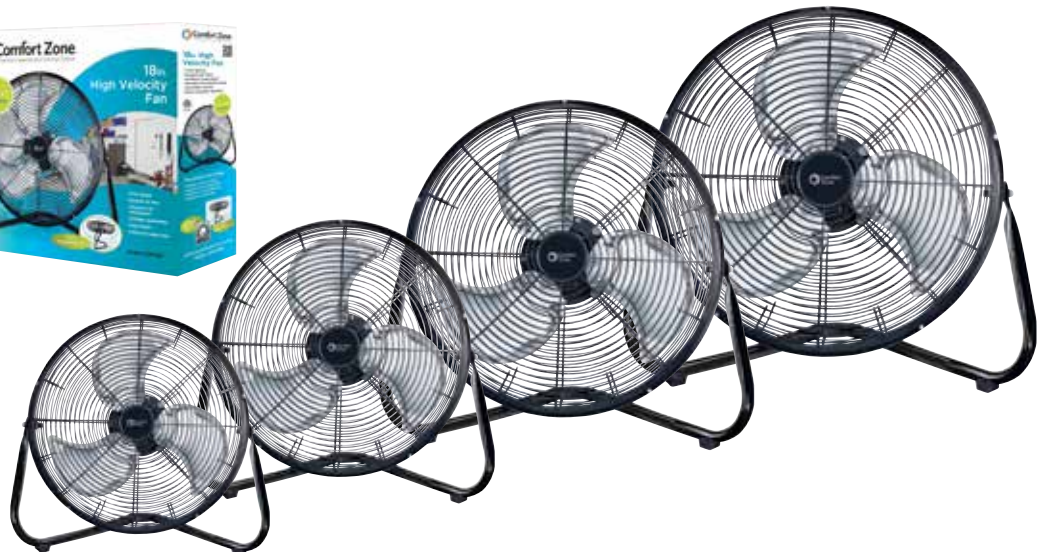

CZ700T
pk.1

9" Portable Twin Window Fan

- 2 Speed dial control
- Auto locking expanders
- Manually reversible
- **Exclusive removable cover & removable screen**

CZ319WT
pk. 1

New Bug Screen

Removable fabric cover keeps out hot, humid air when not in use

Expandable 22.25" to 33"

20" Box Fan

- 3 Speeds

CZ200A
pk. 1

Reversible Twin Window Fan w/Remote

- 9" Turbo blades
- 3 Speeds
- Electronically reversible
- Locking extenders
- **Exclusive removable cover & removable screen**
- **Three fan functions:**
Intake
Exhaust
Circulate
- **Remote controls:**
Fan power
Fan function
Fan direction
Fan speeds

New Cover & Bug Screen

Expandable 23-1/2" to 37"

High Velocity Cradle Fans

- 3 Speeds
- All metal construction
- 180° Tilt
- Metal fan blades

CZHV9B 9" pk. 6

CZHV12B 12" pk. 1

CZHV18B 18" pk. 1

CZHV20B 20" pk. 1