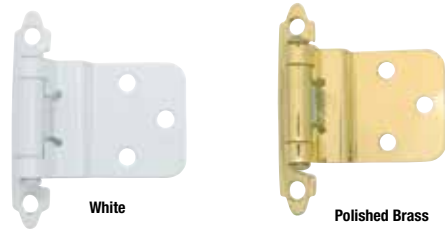

3/8" Inset Hinges – 1.5" W

CODE	FINISH	PACK
Inset Hinges		
34905R1	Antique Brass	25
34906R1	Satin Nickel	25
34908R1	Oil Rubbed Bronze	25
34911R1	Antique Copper	25
34915R1	Polished Brass	25
34918R1	White	25
34921R1	Chrome Plated	25

Polybagged in pairs w/ screws

CODE	DESCRIPTION	PACK
34949	1-1/2" US5 PRPB (2pc)	25
98006	Heavy Weight 2-1/4" Antique Brass (5pr)	5
34946	1-1/2" W REVBLV US3 PRPB (2pc)	25