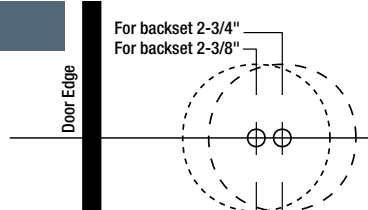

Backset

Backset is the distance from the edge of the door to the center of the lockset mounting hole