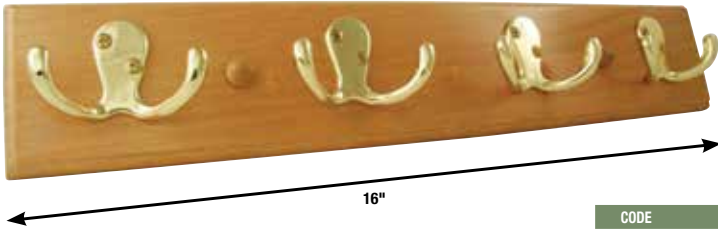

- Heavy duty zinc hooks
- 10" Overall length wood board
- 3-3/4" Projection
- 4-1/2" Overall hook length
- Furnished w/ screws

CODE	HOOK FINISH	WOOD FINISH	PACKAGE	PACK
37075	Brass/US3	Oak	Card	3/30
37076	Chrome/US26	Natural Maple	Card	3/30
37074	Satin Nickel/US15	White Board	Card	3/30