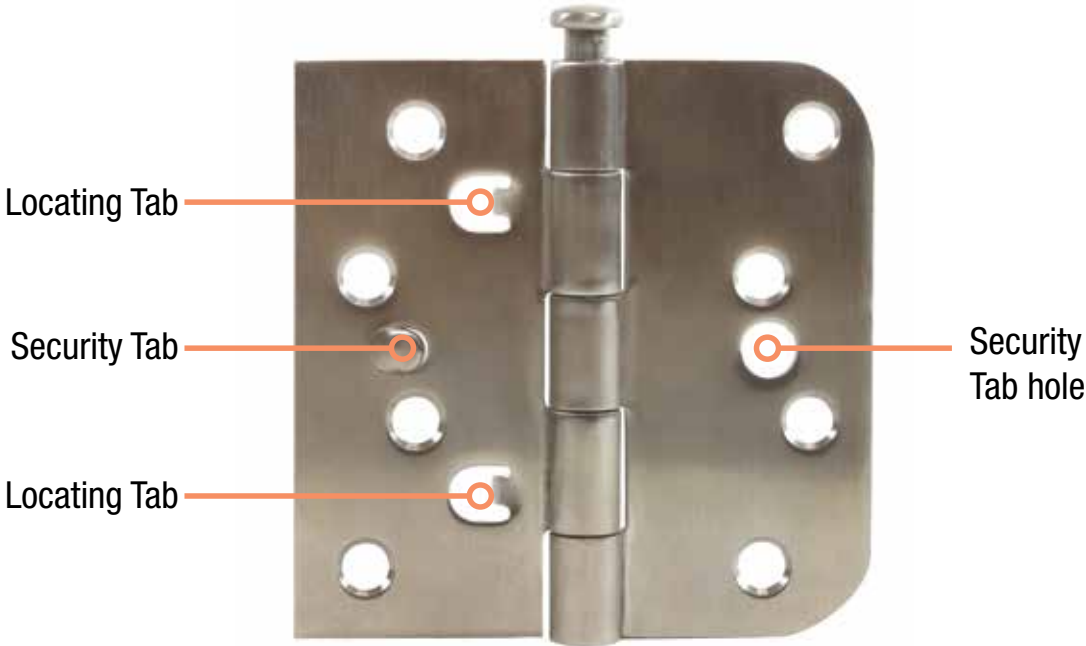

Gate Locking Pins

- Square zinc finish or round zinc finish

CODE	SHAPE	FINISH	PACKAGE	PACK
PIN2	Square	Zinc	Bulk	10/50
PIN1	Round	Zinc	Bulk	10/100

Hinges

From light duty, to security and locating tab, to spring, Ultra Hardware™ has the right hinge to meet the needs of retailers, contractors, builders and OEM manufacturers. Available in traditional and contemporary finishes and packaged appropriately for all classes of trade, you're sure to find just the right hinge to serve your customers.