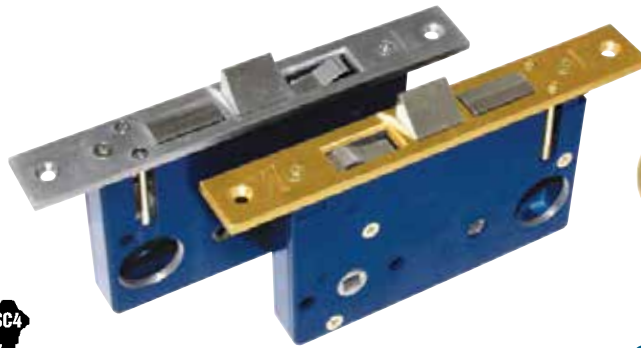

Gotham™

Gotham™ Mortise Locksets

Each Features:

- Backset: 2-1/2"; deadbolt: 1"
- Front: 1-1/16" X 7-5/8" 6 Pin 6SH1 keyway
- Solid brass cylinder w/ 2 keys
- Lifetime mechanical warranty

Blue Labels

- Swivel spindle w/ screw-on knobs
- Surface mounted Brass plate assemblies