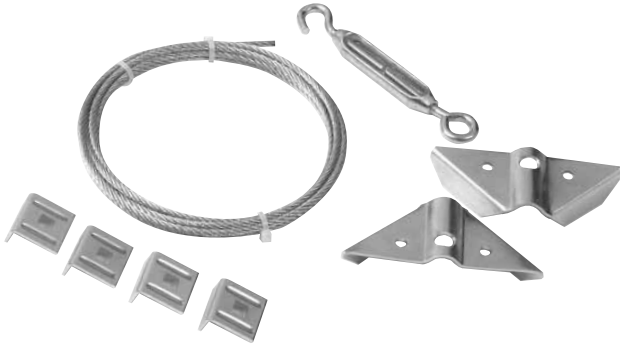

Anti Sag Gate Kit

CODE	MATERIAL	FINISH	PACKAGE	PK/CASE
35943	Steel	Zinc	Clamshell	5/40

Includes:

- 2 Corner brackets, 4 cable clamps, 1 hook & eye turnbuckle
- Furnished w/ carriage bolts, hex nuts, washers & screws

CODE	SIZE	LENGTH	FINISH	PACKAGE	PK/CASE
60833	#3	16"	Zinc	Polybag	10/40
60834	#4	16"	Zinc	Polybag	10/40
60835	#5	16"	Zinc	Polybag	10/40

CODE	MATERIAL	LENGTH	FINISH	PACKAGE	PK/CASE
35945	Stainless Steel	11"	SS	Clamshell	5/40
35946	Steel	11"	Steel	Clamshell	5/40
97270	Steel	9"	Black	Card	12/96
68425	Steel	15"	Black	Card	6/48
68420	Steel	11-5/8"	Black	Card	6/36
905395	Steel	10-1/2"	Black	Polybag	10/20
1313	Steel	11-3/4"	Black	Card	6/48
1311	Steel	10-1/4"	Black	Card	6/48

Heavy Duty

- Adjustable tension
- Furnished w/ screws & tension lug