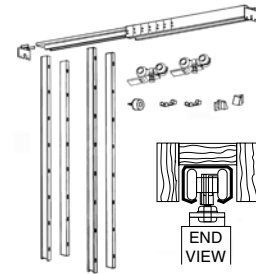

Pocket Door Frame Kit

Standard Duty

- For doors up to 3' wide & up to 6'8" high
- For doors 1-3/8" – 1-3/4" thick
- Jump-proof track & rollers
- Galvanized steel box track
- Real wood splint studs, steel encased for rigidity & to prevent fastener penetration into the pocket
- Ball bearing hangers
- Contents: 1 header assembly, 2 pair split studs, 2 heavy duty ball bearing hangers, 2 door mounting plates, 1 bumper stop, 1 pair door guides, 1 adjusting wrench

CODE	SIZE	PACKAGE	PACK
61215	125 lb.	Display Box	1

Gravity Pivot Hinge Set

- Packed in sets: one set per door
- Furnished w/ hinges (2) & screws

CODE	FINISH	SET QTY.	PACKAGE	PACK
60857	Brass	One (1) Door	Card	5/50
96623	Brass	Two (2) Doors	Card	10/100

Locks

- Overall size: 2-1/2"W by 2-3/4" H
- Non-handed
- Fits all 1-3/8" to 1-3/4" pocket doors

CODE	FINISH	TYPE	PACKAGE	PACK
49601	Satin Nickel	Passage	Card	6/72
49602	Oil Rubbed Bronze	Passage	Card	6/72
49500	Brass	Passage	Box	6/72
49610	Satin Nickel	Passage	Box	6/72
49611	Oil Rubbed Bronze	Passage	Box	6/72
49606	Satin Nickel	Privacy	Card	6/72
49607	Oil Rubbed Bronze	Privacy	Card	6/72
49505	Brass	Privacy	Box	6/72
49608	Satin Nickel	Privacy	Box	6/72
49609	Oil Rubbed Bronze	Privacy	Box	6/72

Lid Support

- Steel construction
- Furnished w/ screws

CODE	FINISH	TYPE	PACKAGE	PACK
60869	7"	Brass	1 Pr/Card	5/50

- Steel construction
- Furnished w/ screws

CODE	SIZE	FINISH	PACKAGE	PACK
60870	10"	Brass	1 Pr/Card	5