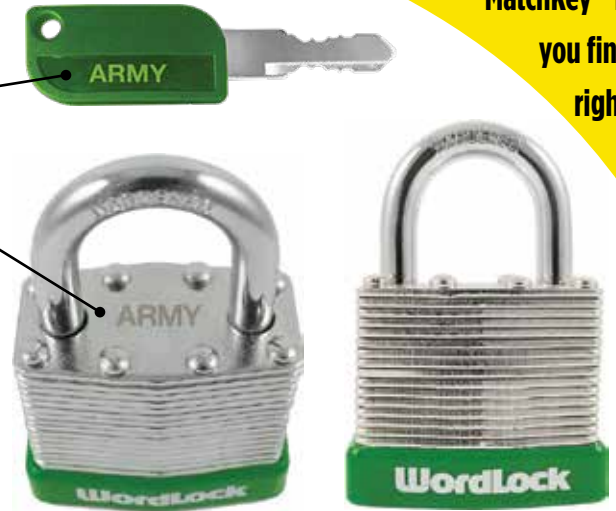

What Does MatchKey® Mean?

- Key color matches lock color
- Word on key matches word on lock
- Unique key shape

	IDENTIFIES KEY	IDENTIFIES LOCK
Painted Key	✓	✗
Colored Rings	✓	✗
WordLock MatchKey®	✓	✓

Patented System