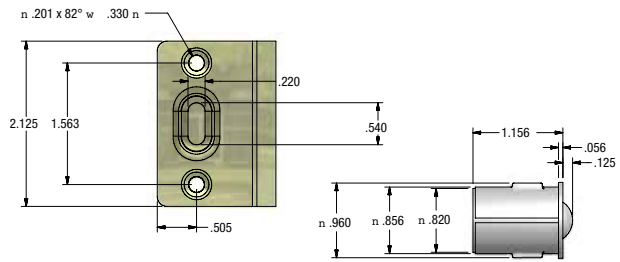

STRIKE PLATES – 2.25" Length

94313	Satin Nickel/US15	Polybag	100	500
94323	Oil Rubbed Bronze/US10B	Polybag	100	500
94311	Dull Chrome/US26D	Polybag	100	500
94315	Chrome/US26	Polybag	100	500
94317	Brass/US3	Polybag	100	500
94321	Antique Brass/US5	Polybag	100	500

- Furnished w/ strike & nail

CODE	SIZE	FINISH	PACK	INNER	MASTER
99090	3/8"	Polished Brass	Bulk	144	3456
99091	3/8"	Polished Chrome	Bulk	144	3456
99108	3/8"	Dull Chrome	Bulk	144	3456
99088	3/8"	Oil Rubbed Bronze	Bulk	144	3456
99089	3/8"	Satin Nickel	Bulk	144	3456