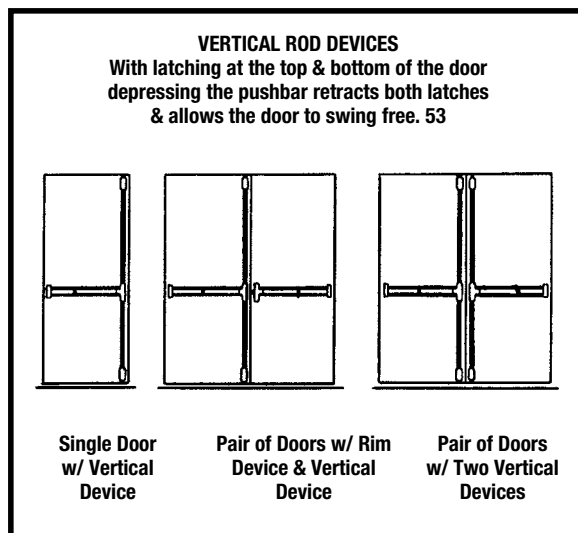

Surface Mount Vertical Rod Exit Devices

- Meets ANSI Grade 1 standards
- Fits all doors from 1-1/2" up to 2" thick
- Surface mount non-handed panic bar
- Wide head touch bar-panic bar for hollow metal or flush wood doors
- Reversible for all functions & trims
- Surface mount strike w/ extra shim
- Release mechanism activated by simple touch w/ 8 lb. of touch pressure
- Furnished w/ pullman latch top & bottom, w/ retraction hold in top latch
- Stainless steel latchbolt, top & bottom: 3/4" throw
- No dogging device
- Steel deadbolt; top: 1/2" throw
- Slant design eliminates open space gaps

Fire Rated Exit Devices

- Fire rated exit devices meet or exceed standards for "Fire Tests of Door Assemblies", UL10B (UL10B, NFPA 252, ASTM E-152)
- For use w/ swinging fire doors of the hollow metal, wood, wood composite & sheet metal
- For use on single & double swinging doors rated up to 1-1/2 hours
- Fits all doors from 36" to 42" wide & 84" high
- Outside cylinder sold separately
- Furnished w/ stainless steel sex bolts

CODE	SIZE	FINISH	PACKAGE	PACK
02062	6' 8" Door	Satin Aluminum	Box	1/4
02061	8' Door	Satin Aluminum	Box	1/4