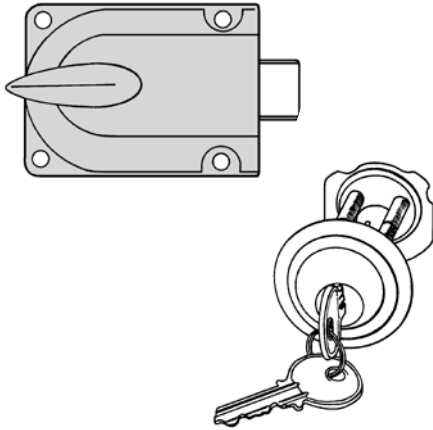

Garage Locks *(continued)*

CODE	FINISH	PACKAGE	PK/CASE
44835	Grey Enamel	Box	12/72
905745	Grey Enamel	Polybag	10/40

Deadbolt w/ Key Cylinder

- 6-Pin tumbler cast cylinder
- Hold-back feature for one-handed operation
- Spring bolt automatic release Y1 Keyway
- Keyed different

Garage Door Pulls

CODE	SIZE	FINISH	PACKAGE	PK/CASE
60961	5-3/4"	Brass	Card	5/100
60956	5-3/4"	Black	Card	5/100
60957	5-3/4"	Zinc	Card	5/100
60958	6-1/2"	Brass	Card	5/100
60959	6-1/2"	Black	Card	5/100
60960	6-1/2"	Zinc	Card	5/100
97153	6-1/2"	Zinc	Polybag	12/144

- Furnished w/ screws

CODE	SIZE	FINISH	PACKAGE	PK/CASE
61044	5-3/4"	Galvanized	Card	10/240
61045	6-1/2"	Galvanized	Card	10/240

- Heavy duty
- One piece stamped steel
- Card w/ screws
- Polybag w/out screws

GALVANIZED
All Weather