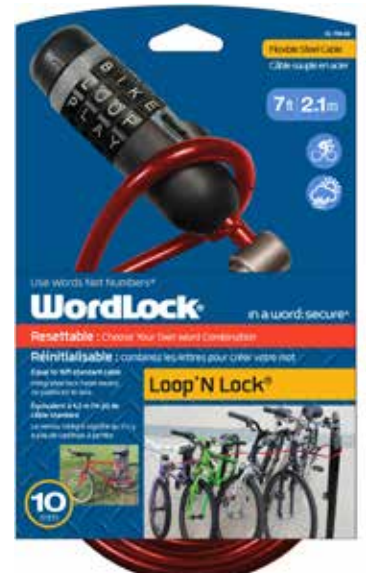

10 mm x 7 Ft. Combination Loop 'n Lock®

- 10mm x 7 ft. flexible steel cable
- Rated to 1400 lb. tensile strength
- Resettable 4 letter password is easier to remember than number combinations. 10,000 possibilities.
- All-Weather vinyl coating minimizes scratching
- All inclusive cable & head means no keys to lose!
- Available in black, red & blue

ITEM	DESCRIPTION	PK/CASE	PACK	CASE
CL-739-AS	10mm Combination Loop 'n Lock - BK (2), RD (1), BL (1)	4/16		
CL-739-BK	10mm Combination Loop 'n Lock - Black	4/16		

NEW!