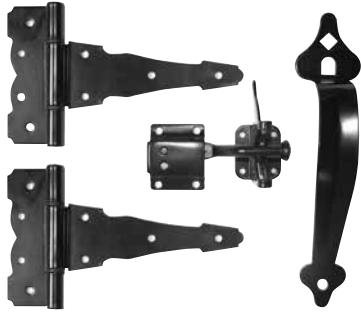

T-Hinge Kits

CODE	MATERIAL	FINISH	PACKAGE	PK/CASE	CASE
35923R1	Steel	Black	Clamshell	5/20	

- Decorative gate kit w/ self adjusting gate latch