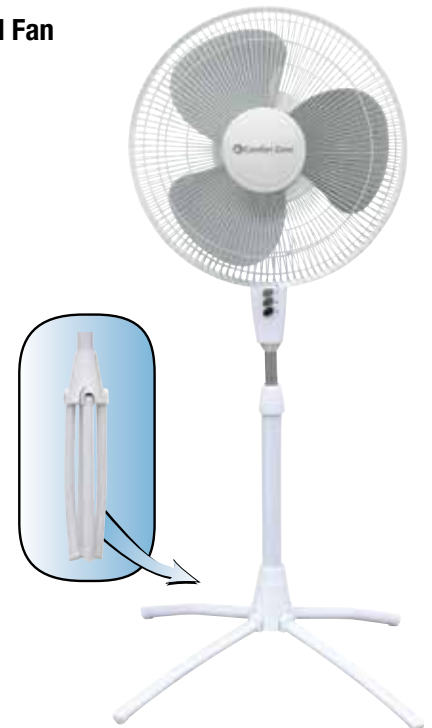

# CZST161BTEBK	Black	pk. 1
# CZST161BTE	White	pk. 1

18" Deluxe Oscillating Pedestal Fan

- 3 Speeds w/ timer settings
- Adjustable tilt
- Adjustable height from 48" to 53"
- Heavy round base

Full Function Remote

CZST181RBK
pk. 1

Quad-Pod® 18" Oscillating Pedestal Fan

- Patented, pre-assembled quick folding base
- 3 Speeds
- Adjustable height from 47" to 54.5"
- Adjustable tilt
- Large blades provide superior air flow
- Perfect for home or office
- Fast & easy assembly
- Space-saving design is easy to store in the winter