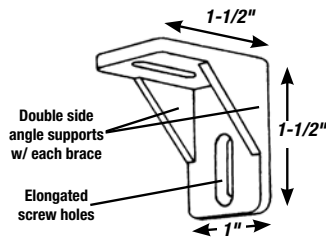

Corner Braces

CODE	FINISH	PACKAGE	PACK
16492	White Polyethylene	100/Box	1/10