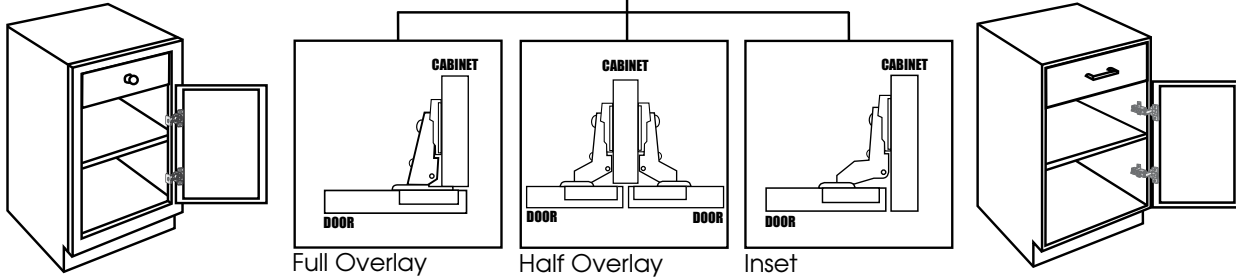

CODE	DESCRIPTION	CABINET TYPE	OPENING	CC	PACKAGE	PACK
34840	Soft Close - Full Overlay	Frameless	100°	1-7/8" CC	2/Poly	10
34841	Soft Close - Half Overlay	Frameless	100°	1-7/8" CC	2/Poly	10
34842	Soft Close - Inset	Frameless	100°	1-7/8" CC	2/Poly	10
34866	Full Overlay	Frameless	110°	1-3/4" CC	2/Poly	20
34868	Half Overlay	Framed	120°	1-3/4" CC	2/Poly	20
34885	Inset	Frameless	105°	1-3/4" CC	2/Poly	10
34890	Half Overlay	Frameless	105°	1-3/4" CC	2/Poly	10
34895	Full Overlay	Frameless	105°	1-3/4" CC	2/Poly	10
34865	Inset	Frameless	165°	1-3/4" CC	1/Poly	10
34850	Half Overlay	Framed	105°	1-3/4" CC	2/Poly	10
34867	Full Overlay	Framed	100°	1-3/4" CC	2/Poly	20
34870	Inset	Frameless	105°	2" CC	2/Poly	10
34875	Half Overlay	Frameless	105°	2" CC	2/Poly	10
34880	Full Overlay	Frameless	105°	2" CC	2/Poly	10

H Hinges

CODE	TYPE	SIZE	FINISH	PACK
35080	Flush	3-1/2" Length	Black	25
35082	Flush	3-1/2" Length	Antique Brass	25
35084	Offset	3-1/2" Length	Black	25
35085	Offset	3-1/2" Length	Antique Copper	25
35086	Offset	3-1/2" Length	Antique Brass	25

Polybagged in Pairs