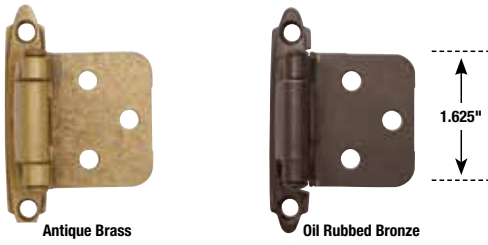

Self-Closing Hinges

Flush Type Hinges – 1.625" W

CODE	FINISH	PACK
Flush Type Hinges		
34900R1	Antique Brass	25
34901R1	Oil Rubbed Bronze	25
34902R1	Antique Copper	25
34904R1	Satin Nickel	25
34910R1	Polished Brass	25
34920R1	Chrome Plated	25
34912R1	White	25

Polybagged in pairs w/ screws