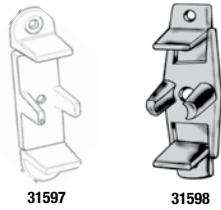

Sliding Door Guide

- Adjustable for door thicknesses
- For doors from 1-3/8" to 1-3/4" thick

CODE	SIZE	PACKAGE	PACK
31597	.8" H x .9"-1.7" W x .7" D	Card	12/600
31598	.7" H x 1.55" W x .75" D	Card	12/600