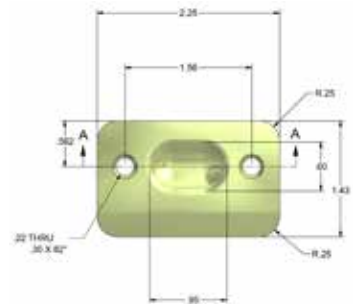

Bullet Catches

- Flat ball catch strike 2.25
- No dimples
- Radius corners
- Furnished w/ screws

CODE	SIZE	FINISH	PACK	INNER	MASTER
94340	2.25"	Satin Nickel	Bulk	100	500
94341	2.25"	Oil Rubbed Bronze	Bulk	100	500
94342	2.25"	Polished Chrome	Bulk	100	500
94343	2.25"	Satin Chrome	Bulk	100	500
94344	2.25"	Polished Brass	Bulk	100	500
94345SL	2.25"	Oil Rubbed Bronze Copper Tint	Bulk	100	500

- Steel ball roller for positive tension application
- Radius corners
- Furnished w/ screws

PREMIUM FINISH