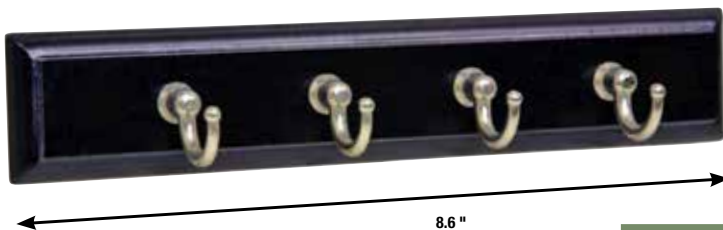

Coat & Hat Hook *(continued)*

CODE	FINISH	PACKAGE	PACK
DH102	Satin Nickel	Carded	4/48

Wardrobe Hooks

- 1-1/4" Projection
- 2-1/4" Wide
- Furnished w/ screws

CODE	MATERIAL	FINISH	PACKAGE	INNER
37113	Zinc	Brass/US3	2/Card	5/100
37119	Zinc	ORB/US10B	2/Card	5/100
37118	Zinc	Satin Nickel/US15	2/Card	5/100
37114	Zinc	Nickel	2/Card	5/100
37115	Zinc	White	2/Card	5/100
37066	Zinc	Brass/US3	Polybag w/ UPC	60/600
37068	Zinc	Satin Nickel/US15	Polybag w/ UPC	60/600
37067	Zinc	Chrome/US26	Polybag w/ UPC	60/600

- 1-1/2" Projection
- 1-1/2" Wide
- Furnished w/ screws

CODE	MATERIAL	FINISH	PACKAGE	PACK
MH37106	Zinc	Brass/US3	2/Card	5/200
37100	Zinc	Oil Rubbed Bronze/US10B	2/Card	5/200
MH37108	Zinc	White	2/Card	5/200
37004	Zinc	Brass/US3	Polybag w/ UPC	25/800

Key & Gadget Holder

CODE	FINISH	SIZE	PACKAGE	PACK
DR504	White / Black	8.6"	Card	4/40

- 8.6" Long
- White & black finish
- Box contains: 2 White & 2 Black per inner