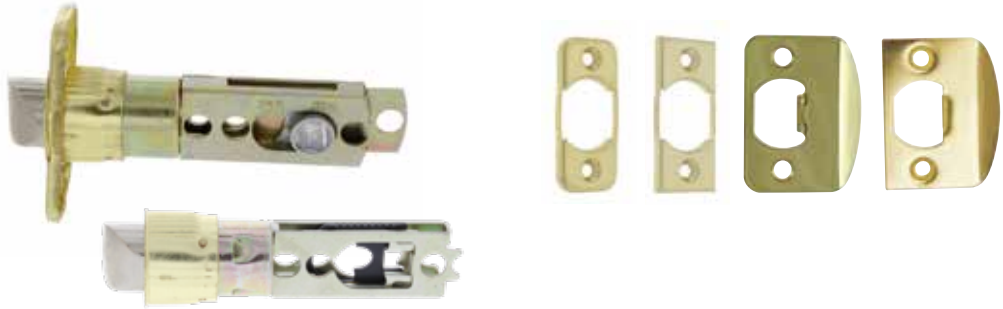

6-Way adjustable latch includes drive in latch, square faceplate, radius faceplate & is adjustable to both 2-3/8" & 2-3/4" backsets. Also included are both square and radius strike plates.

4-Way Adjustable