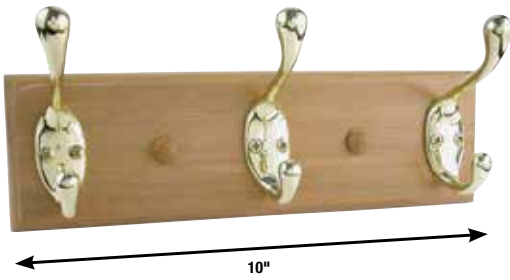

Multi-Hook Wall Mounts

CODE	HOOK FINISH	WOOD FINISH	PACKAGE	PACK
37072	Brass/US3	Oak	Card	3/30
37073	Chrome/US26	Natural Maple	Card	3/30
37071	Satin Nickel/US15	White Board	Card	3/30

- Heavy duty zinc hooks
- 10" Overall length wood board
- 3-3/4" Projection
- 4-1/2" Overall hook length
- Furnished w/ screws