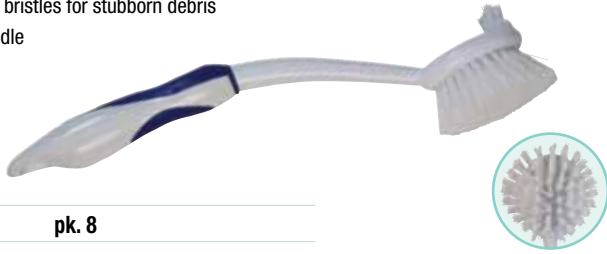

BRUSHES

Comfort Grip Brushes *(continued)*

Large Round Head Dish Brush

- Scrubber bristles for stubborn debris
- Long handle