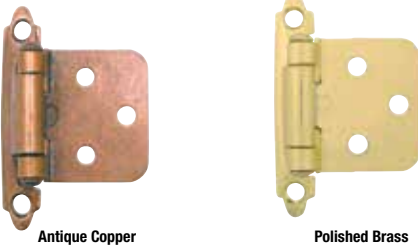

Self-Closing Hinges

Flush Type Hinges – 1.625" W

CODE	FINISH	PACK
Flush Type Hinges		
34900R1	Antique Brass	25
34901R1	Oil Rubbed Bronze	25
34902R1	Antique Copper	25
34904R1	Satin Nickel	25
34910R1	Polished Brass	25
34920R1	Chrome Plated	25
34912R1	White	25

Polybagged in pairs w/ screws