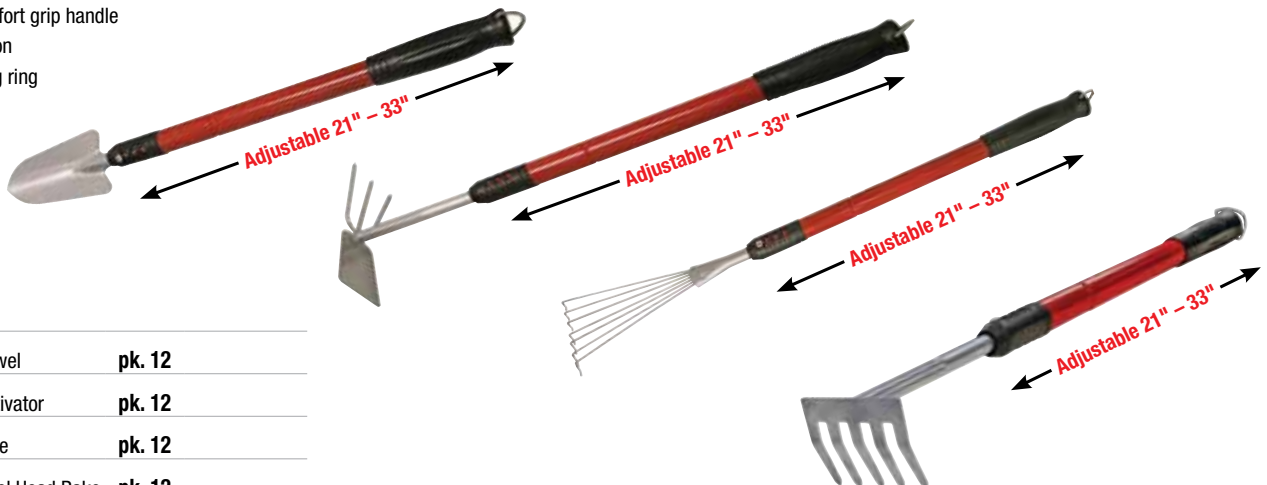

- Heavy duty
- Forged & polished

LG3031
pk.6

Deluxe Telescopic Handle Garden Tools

- Adjustable Handle Extends from 21-33"
- Rubberized comfort grip handle
- Steel construction
- Convenient hang ring

# LG2018	Trowel	pk. 12
# LG2014	Cultivator	pk. 12
# LG2015	Rake	pk. 12
# LG2020	Level Head Rake	pk. 12

CONTRACTOR GRADE TOOLS

Deluxe Cutting Tools

3-Piece Shear Set

- Stainless steel blades
- Curved blade helps hold item while cutting
- Multi-purpose for kitchen or household jobs

LG3180
pk. 4/24

Bypass Pruner & Anvil Pruner Set

- 3/4" Cutting capacity
- High carbon steel blades

LG3183
pk. 6

9 ft.–16 ft. Telescopic Handle Tree Pruner

- Pull-style cut saw w/ steel blade
- 1" Bypass lopper