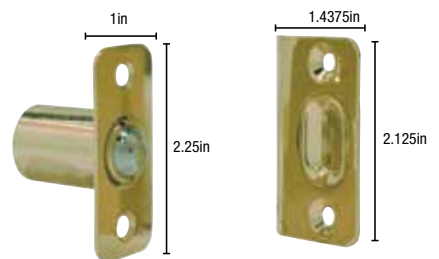

CODE	SIZE	FINISH	PACK	INNER	MASTER
06990	1"	Brass	Polybag w/UPC	50	300
06977	1"	Dull Chrome	Polybag w/UPC	50	300
06959	1"	Chrome	Polybag w/UPC	50	300