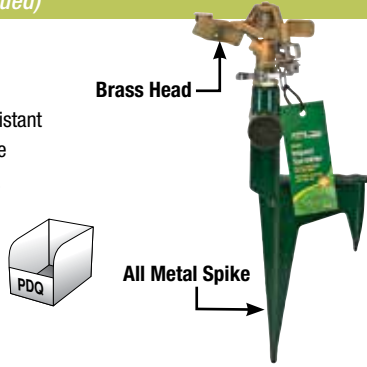

Sprinklers

Impulse Sprinklers

- Adjustable coverage up to 60 ft. dia.
- ABS plastic spike

PS1
pk. 12/36

- Adjustable coverage up to 60 ft. dia.
- Metal spike

PS2
pk. 12/36

- Adjustable coverage up to 60 ft. dia.
- Metal spike

PS2/PDQ
pk. 16

Spike Sprinkler

- 9-Pattern

PS3/PDQ
pk. 9

Sprinklers *(continued)*

Impact Sprinkler

- Heavy duty
- Brass - waterproof-weather resistant
- Die-cast zinc body w/ step spike
- Adjustable coverage up to 90 ft.

PS3B
pk. 6

Tripod Sprinkler

- Impulse sprinkler head waters up to 60 ft. dia.
- 43" Expandable metal tri-pod base
- Leg spikes for durability

TPS
pk.6

6-Piece Hose Nozzle Set

- 8-Pattern nozzle
- 9-in-1 Turret sprinkler
- Male & female quick connect sets

GNK1M
pk. 6

Brass Rotary Sprinkler

- Covers up to 50 ft.
- Rotary head w/ adjustable nozzles
- Zinc wheeled base for easy positioning
- Flow through outlet allows connection of multiple sprinklers

RS3B
pk. 6