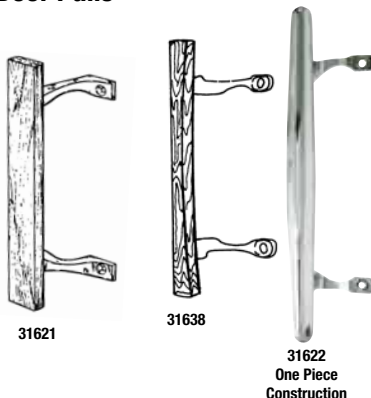

Patio Door Lock Keeper

- Fits most patio locks
- Adjustable w/ elongated holes
- 2-3/4" long x 3/4" wide
- Furnished w/ screws

CODE	MATERIAL	FINISH	PACKAGE	PACK
41021	Zinc	Chrome	Polybag	50/1000

Screen Door Lock

- Outside pull, inside lock & keeper

CODE	MATERIAL	FINISH	PACKAGE	PACK
45006	1-3/4" W x 3" L	Black	Card	12/96

Patio Door Locks

- Flush mount; 7-1/4" L x 7/8" W w/ 6-5/8" hole centers
- Fits 7" cut-out
- Outside w/ knock-out plug
- Furnished w/ installation screws & standard lock keeper
- 2 Keys w/ keyplug

CODE	MATERIAL	TYPE	FINISH	PACKAGE	PACK
Nite Latch					
44881	Zinc	w/ Keyplug	Chrome	Box	1/96

Key Plug Cylinder

- Fits sliding door locks: Codes 44873, 44871, 44881, 44878, & 44870
- Tailpiece: 1/8" dia.
- Wafer cylinder
- Furnished w/ 2 keys

CODE	KEYED	KEYWAY	O.D.	PACKAGE	PACK
58420	KD	B-1	1"	Polybag	10/750
58422	KD	B-1	1-1/8"	Polybag	10/750

Sliding Patio Door Foot Lock

- Step-lock
- Locks in open position

CODE	MATERIAL	FINISH	PACKAGE	PACK
45000	Zinc	Aluminum	Card	12/192

Sliding Door Pulls

CODE	HANDLE	O.L.	HOLE CENTER	PACKAGE	PACK
31621	Teakwood	9"	6-5/8"	Polybag	12/96
31638	Teakwood	10"	6-5/8"	Polybag	10/60
31622	Chrome	10"	6-5/8"	Polybag	12/96

- Zinc die cast mounting brackets
- Weather resistant finish
- Fits most patio doors
- Furnished w/ installation screws