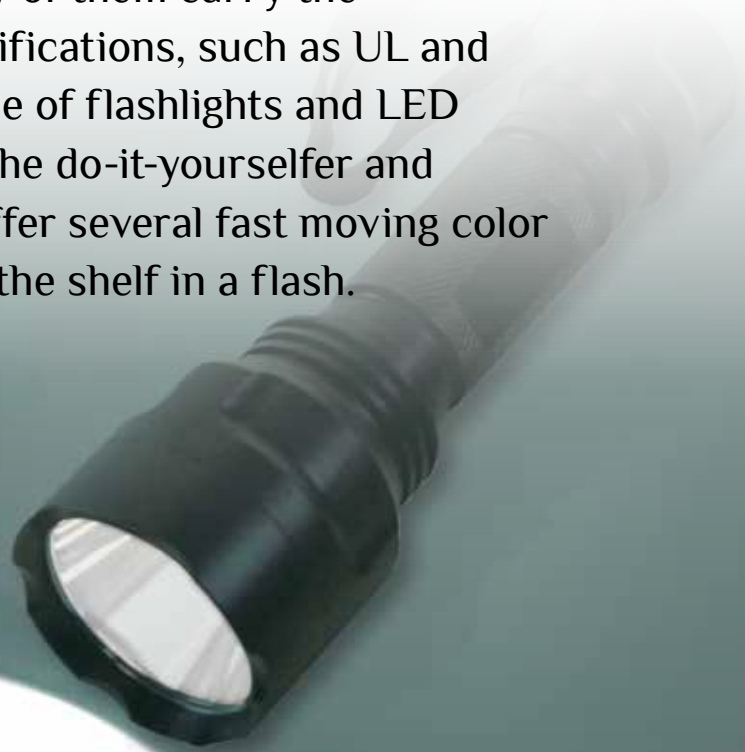

All of our products are subjected to rigorous testing and many of them carry the appropriate industry certifications, such as UL and ETL. Our unsurpassed line of flashlights and LED products are perfect for the do-it-yourselfer and outdoorsman, alike. We offer several fast moving color display packs that fly off the shelf in a flash.