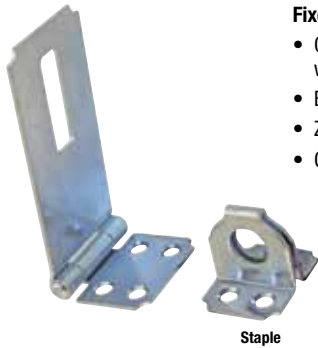

SAFETY HASPS

Safety Hasps

Fixed Staple Safety Hasp

- Card & polybag furnished w/ screws
- Bulk w/o screws
- Zinc plated – rust resistant
- Galvanized – corrosion resistant

CODE	MATERIAL	SIZE	FINISH	PACKAGE	PACK
31990	Steel	1-1/2"	Zinc	Card	12/144
32000	Steel	2-1/2"	Zinc	Card	10/240
32005	Steel	3-1/2"	Zinc	Card	5/140
32010	Steel	4-1/2"	Zinc	Card	5/140
32015	Steel	6"	Zinc	Card	5/60
61040	Steel	2-1/2"	Galvanized	Card	10/240
61041	Steel	3-1/2"	Galvanized	Card	5/120
61042	Steel	4-1/2"	Galvanized	Card	5/120
61043	Steel	6"	Galvanized	Card	5/60
96460	Steel	2-1/2"	Zinc	Polybag w/ UPC	12/600
96461	Steel	3-1/2"	Zinc	Polybag w/ UPC	12/240
96462	Steel	4-1/2"	Zinc	Polybag w/ UPC	12/240
96463	Steel	6"	Zinc	Polybag w/ UPC	12/72
97491	Steel	2-1/2"	Zinc	Bulk	12/720
97490	Steel	3-1/2"	Zinc	Bulk	12/240
96445	Steel	4-1/2"	Zinc	Bulk	12/240
96447	Steel	6"	Zinc	Bulk	12/96

Swivel Staple Safety Hasps

- Staple swivels a full 360°
- Furnished w/ screws

CODE	SIZE	FINISH	PACKAGE	PACK
34040	3-1/2"	Zinc	Card	5/100
34045	4-1/2"	Zinc	Card	5/90
34046	6"	Zinc	Card	12/72

Adjustable Staple Safety Hasps

- Card & polybag furnished w/ screws
- Bulk w/out screws

CODE	SIZE	FINISH	PACKAGE	PACK
60949	3-1/2"	Zinc	Card	10/120
60950	4-1/2"	Zinc	Card	10/60
60951R1	6"	Zinc	Card	5/60
96464	3-1/2"	Zinc	Polybag	12/240
96465	4-1/2"	Zinc	Polybag	12/240
96451	6"	Zinc	Bulk	12/96

Extra Heavy Duty Safety Hasp

- Square hole for carriage bolt
- Furnished w/ carriage bolts, washers & nut

CODE	SIZE	FINISH	PACKAGE	PACK
34035	7-1/4"	Zinc	Card	5/50

Heavy Duty Safety Hasp

- Pinless hinge for greater security
- Furnished w/ screws

CODE	SIZE	FINISH	PACKAGE	PACK
33020	3-1/2"	Zinc	Card	12/144
33503	4-1/2"	Zinc	Card	12/144
34030	6"	Zinc	Card	6/60