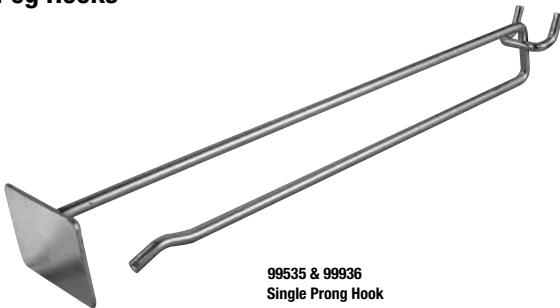

Peg Hooks

99535 & 99936
Single Prong Hook

CODE	LENGTH	DUTY	PACKAGE	PACK
Single Prong Hook				
99535	10"	Heavy .212"	Bulk	50/100
99936	14"	Extra Heavy .250"	Bulk	50/100

- One piece
- All metal construction
- Scanning plate: 2-1/8" W x 1-3/16"H
- Fits standard peg board holes