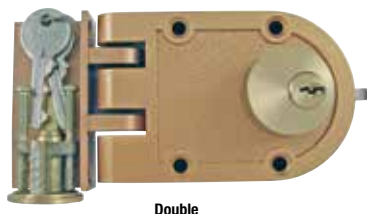

- Jimmy-proof lock w/ shutterguard
- Fits doors 1-1/4" to 2-1/4" thick
- Double cylinder features cylinders both inside & outside for extra protection on glass pane door
- Surface installation requires one 1-1/4" diameter hole
- Furnished w/ angle strike bracket