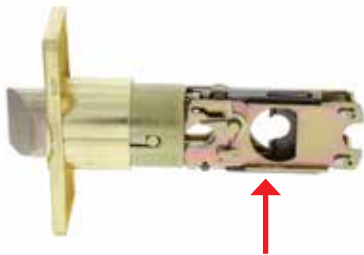

Latch Types

Latches come in three types:

Crescent/half moon latch commonly used in residential grade locksets