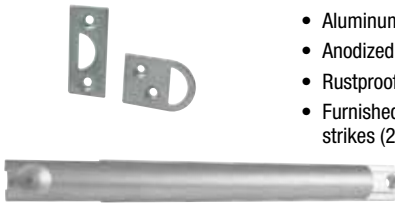

Aluminum

- Aluminum
- Anodized extruded aluminum bolt
- Rustproof alloy
- Furnished w/ surface & mortise strikes (2) & screws