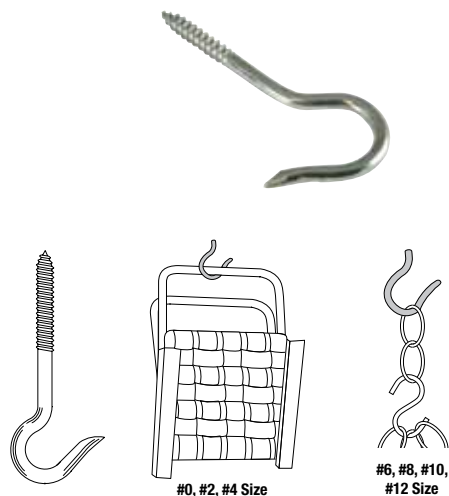

Carded Wire Goods - Clothesline/Swing Hook

ZINC PLATED - STEEL				
CODE	SIZE	WIRE DIA.	PACKAGE	PACK
61335	3-3/4"	.283	2/Card	10/100
MH5300	3-3/4"	.283	2/Card	6/120

Carded Wire Goods - Ceiling Hooks

ZINC PLATED - STEEL					
CODE	SIZE	OVERALL LENGTH	WIRE DIA.	PACKAGE	PACK
61074	#0	4-15/16"	.306	2/Card	10/100
61321	#2	4-7/16"	.262	2/Card	10/100
61440	#3	4-1/8"	.24	2/Card	10/100
61322	#4	3-7/8"	.225	2/Card	10/100
61323	#6	3-3/8"	.192	3/Card	10/100
61324	#8	2-9/16"	.162	4/Card	10/100
61325	#10	2-1/16"	.135	5/Card	10/100
61326	#12	1-11/16"	.105	6/Card	10/100
61073	#14	1-5/16"	.080	8/Card	10/100
61504	#0	4-15/16"	.306	Bulk w/ UPC	20/200
61407	#2	4-7/16"	.262	Bulk w/ UPC	20/200
61423	#3	4-1/8"	.24	Bulk w/ UPC	20/200
61408	#4	3-7/8"	.225	Bulk w/ UPC	20/200