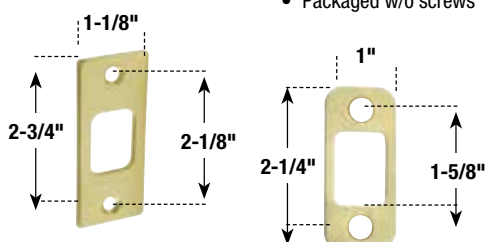

- Packaged w/o screws

CODE	CORNER	FINISH	PACKAGE	PACK
58167	Radius	Brass/US3	Card	10/600
58168	Radius	Satin Nickel/US15	Card	10/600
58085R1	Radius	Brass/US3	Polybag w/ UPC	10/600
58103	Square	Brass/US3	Polybag w/ UPC	10/300
58101	Square	Antique Brass/US5	Polybag w/ UPC	150/600